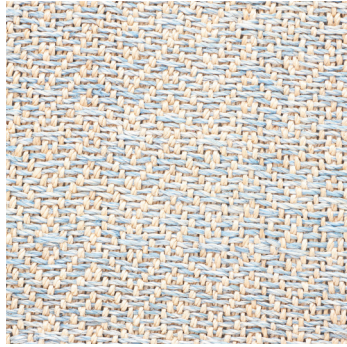

PFM

COLLECTION AT A GLANCE

**TREGO DIAMOND
HAND-WOVEN ABACA
74027**

**TUNGUS
HAND-WOVEN ABACA
73098**

DON'T FORGET- ANY OF THESE PATTERNS CAN BE CUSTOMIZED!

NATURAL WEAVE