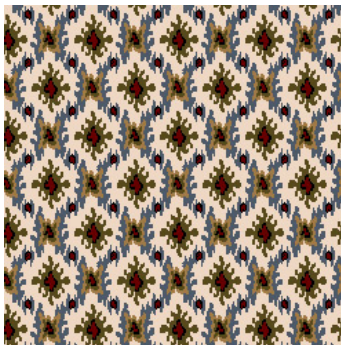

**PFM**

**COLLECTION AT A GLANCE**

LEOPARD  
NARROW LOOM WILTON IN WOOL  
52485

RASTAING  
NARROW LOOM WILTON IN WOOL  
52490

PANTHERE  
NARROW LOOM WILTON IN WOOL  
52477

CARRERA  
NARROW LOOM WILTON IN WOOL  
52492

FEUILLES DU BANANIER  
NARROW LOOM WILTON IN WOOL  
52488

CACHEMERE  
NARROW LOOM WILTON IN WOOL  
67178

ELEGANCE  
NARROW LOOM WILTON IN WOOL  
52494

VAUBAN  
NARROW LOOM WILTON IN WOOL  
53757

CARRELAGE AVEC ANCRE  
NARROW LOOM WILTON IN WOOL  
63406